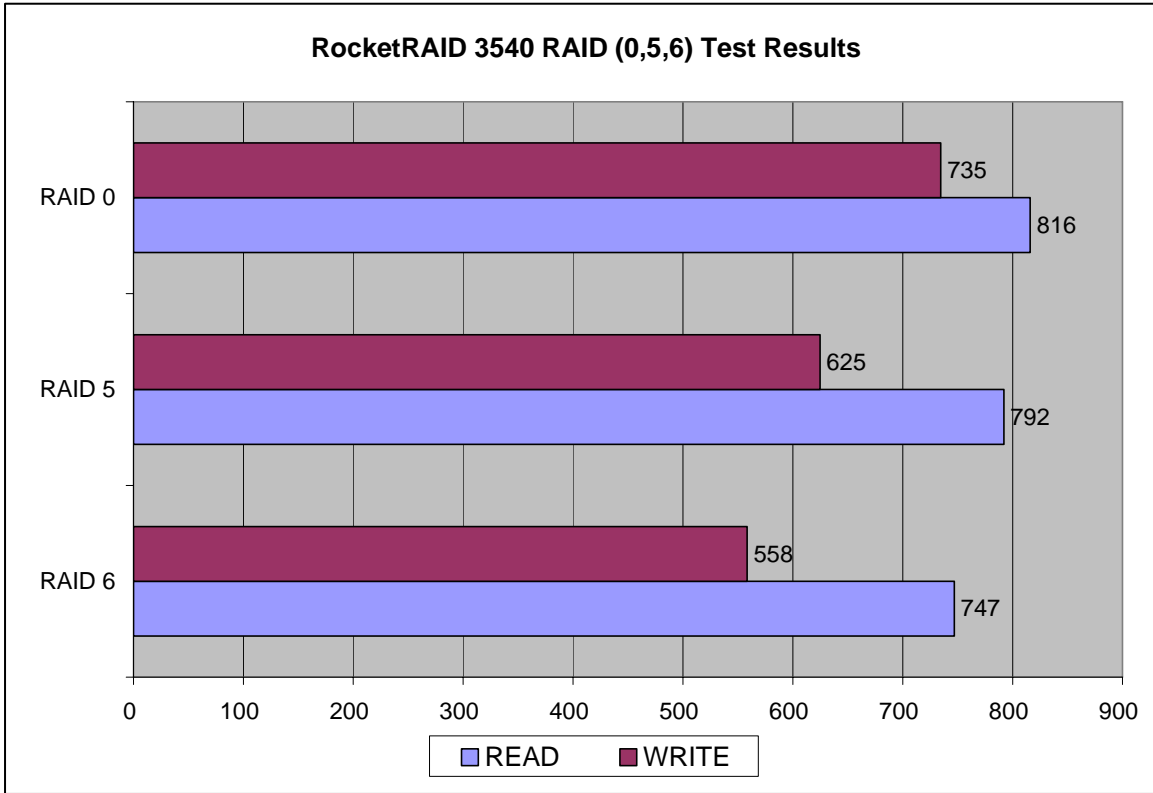

Sequential Read / Write Performance MB/s