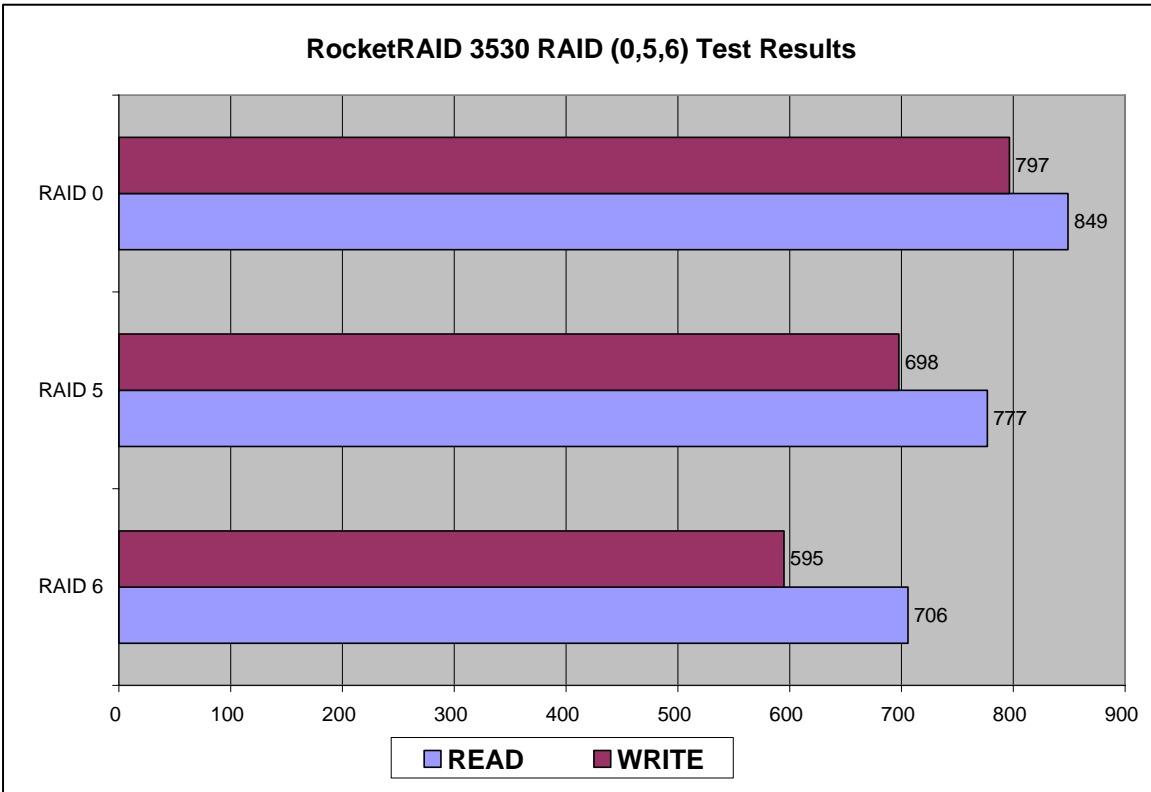

Sequential Read / Write Performance MB/s