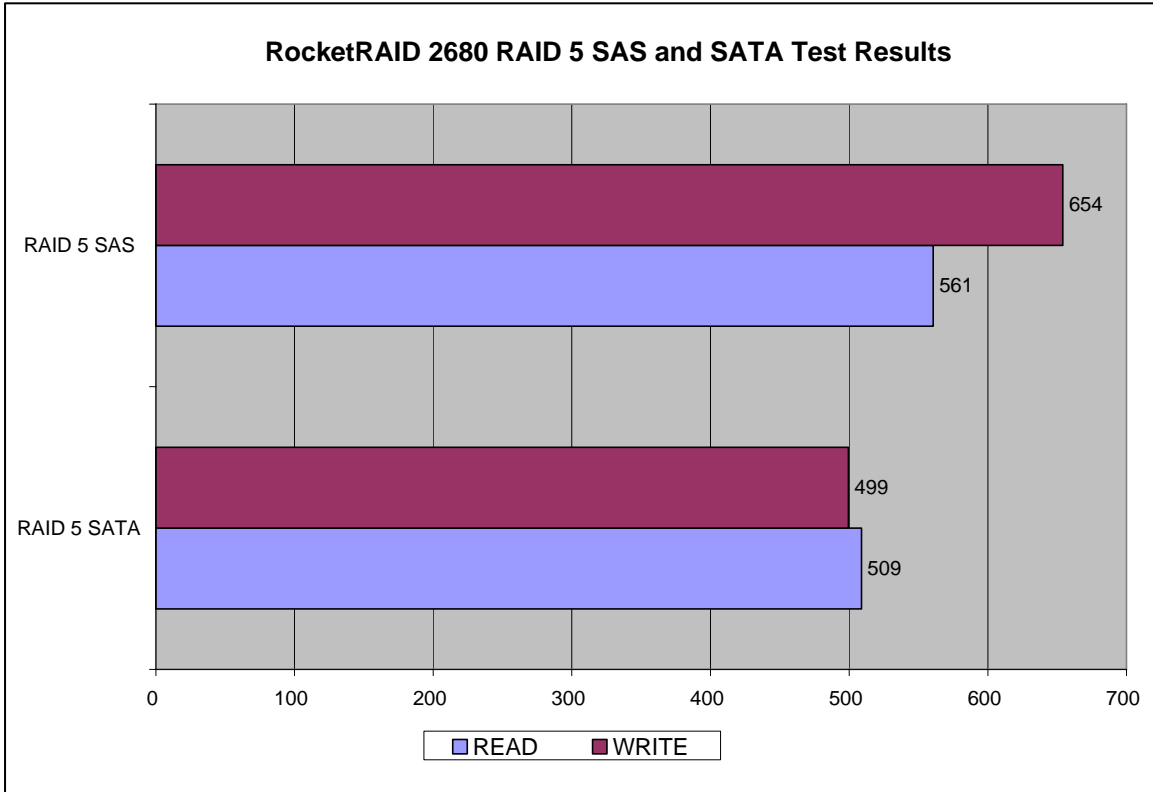

Sequential Read / Write Performance MB/s