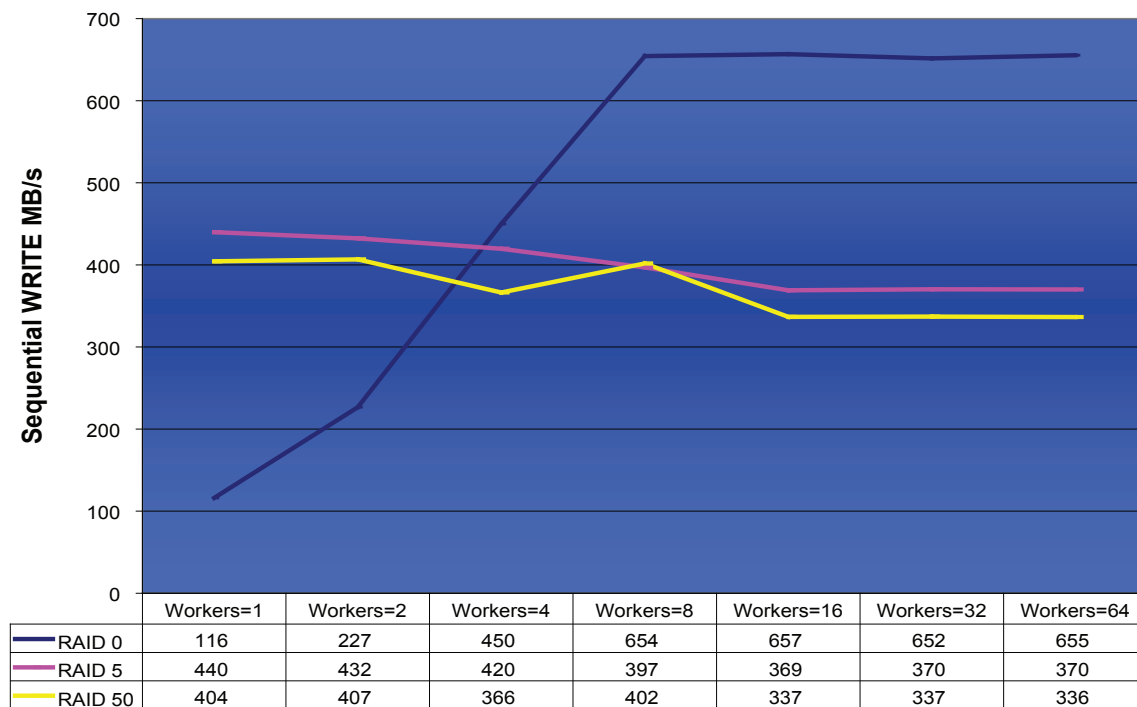

Apple Configuration

Apple Mac Pro
Quad Core 2.66GHz
2GB Memory
Mac OS X 10.4.10
HDD: WD320GB*8
Test Utility: AJA System Test version 2

Windows Performance Results

Sequential READ (RAID 0, 5 and 50)

Sequential WRITE (RAID 0, 5 and 50)

Apple Mac Pro Performance Results

RAID 0 - AJA System Test

1920x1080 8-bit
READ 470 MB/s
WRITE 492 MB/s

1920 x 1080 10-bit
READ 467 MB/s
WRITE 426 MB/s

RAID 5 - AJA System Test

1920 x 1080 8-bit
READ 404 MB/s
WRITE 406 MB/s