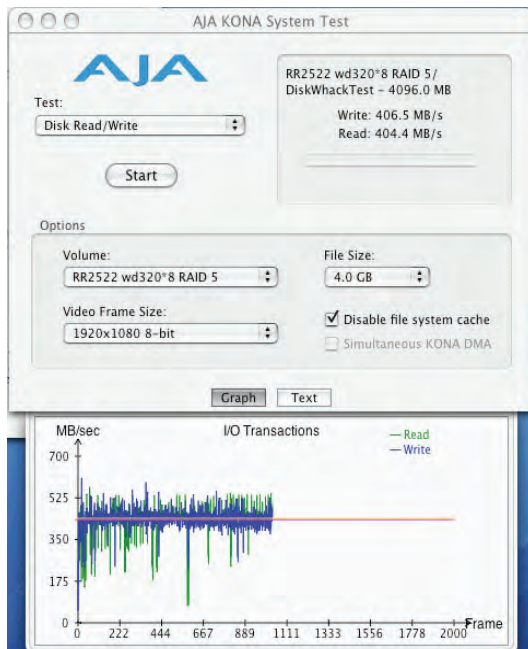

RAID 5 - AJA System Test

1920 x 1080 8-bit
READ 404 MB/s
WRITE 406 MB/s

1920x1080 10-bit
READ 411 MB/s
WRITE 407 MB/s