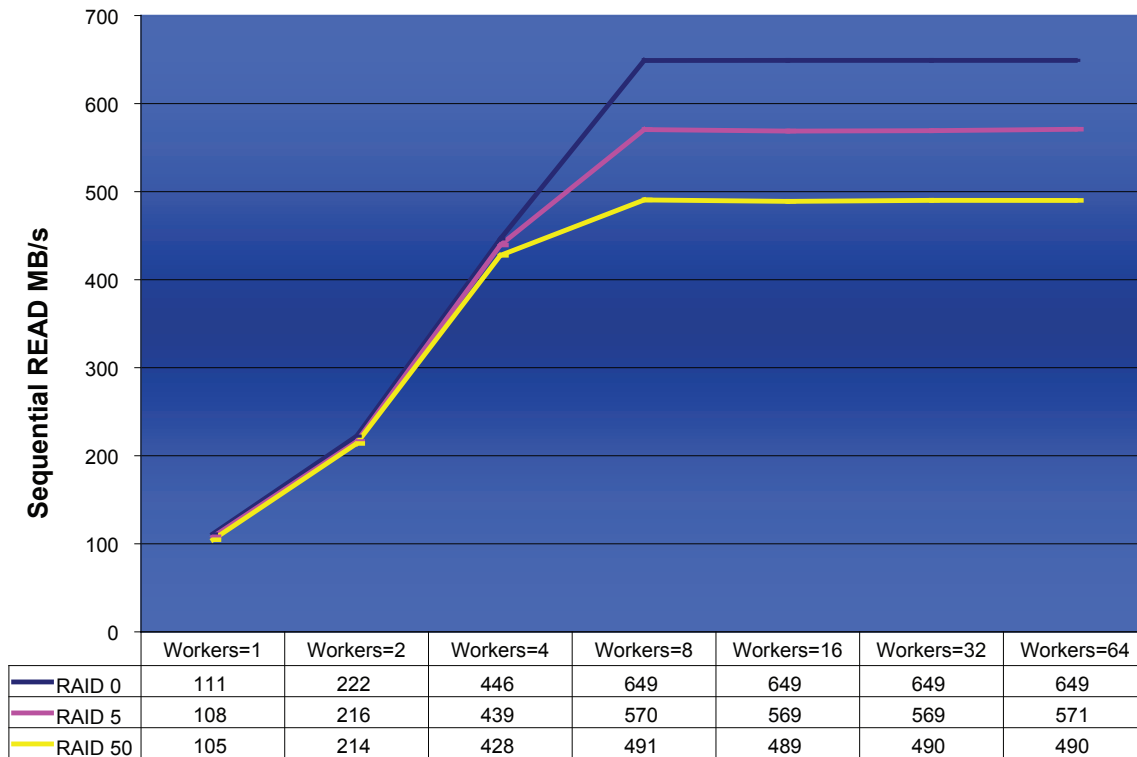

Apple Configuration

Apple Mac Pro
Quad Core 2.66GHz
2GB Memory
Mac OS X 10.4.10
HDD: WD320GB*8
Test Utility: AJA System Test version 2

Windows Performance Results

Sequential READ (RAID 0, 5 and 50)

Sequential WRITE (RAID 0, 5 and 50)