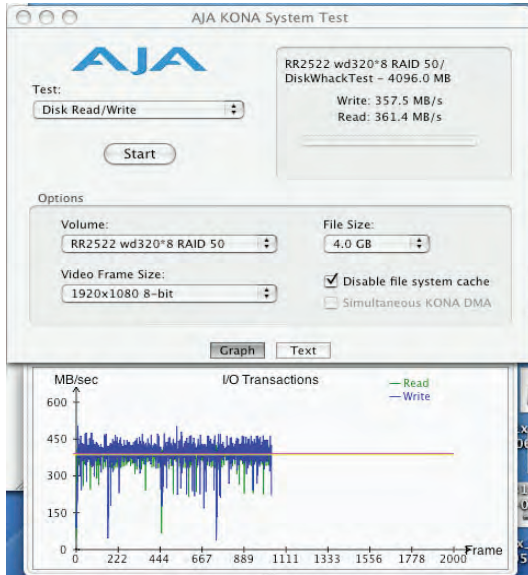

RAID 50 - AJA System Test

1920 x 1080 8-bit
READ 361 MB/s
WRITE 357 MB/s