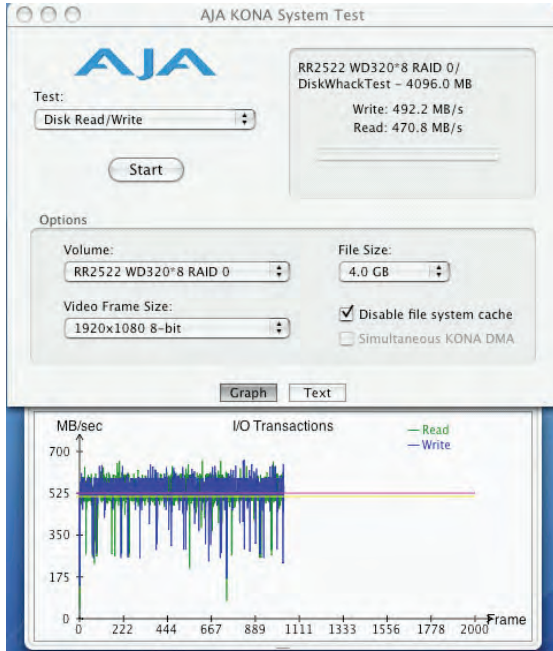

Apple Configuration

Apple Mac Pro
Quad Core 2.66GHz
2GB Memory
Mac OS X 10.4.10
HDD: WD320GB*8
Test Utility: AJA System Test version 2

Windows Performance Results

Sequential READ (RAID 0, 5 and 50)

Sequential WRITE (RAID 0, 5 and 50)

Apple Mac Pro Performance Results

RAID 0 - AJA System Test

1920x1080 8-bit
READ 470 MB/s
WRITE 492 MB/s

1920 x 1080 10-bit
READ 467 MB/s
WRITE 426 MB/s

RAID 5 - AJA System Test

1920 x 1080 8-bit
READ 404 MB/s
WRITE 406 MB/s